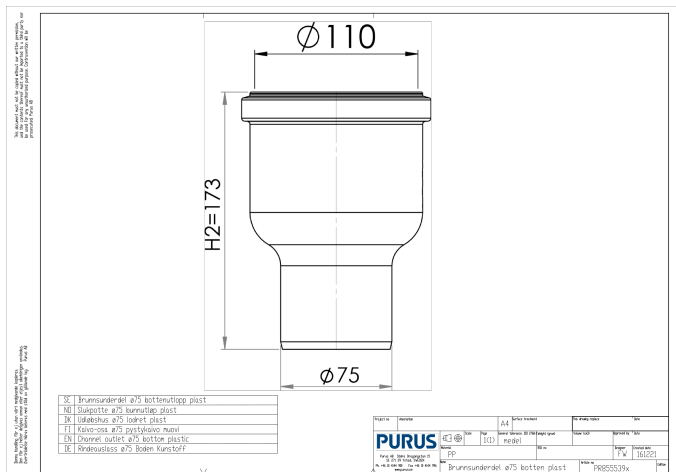

Channel 100 Outlets

Low - PR640

Vertical 75 - PR539

Standard - PR639

Vertical 110 - PR536