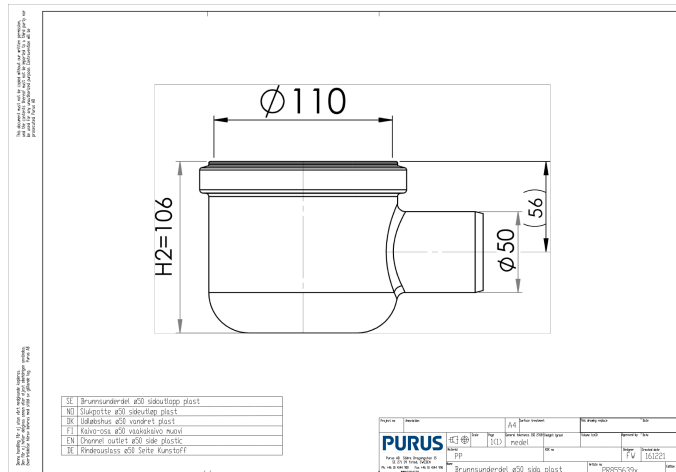

Channel 100 Outlets

Low - PR640

Vertical 75 - PR539

Standard - PR639

Vertical 110 - PR536