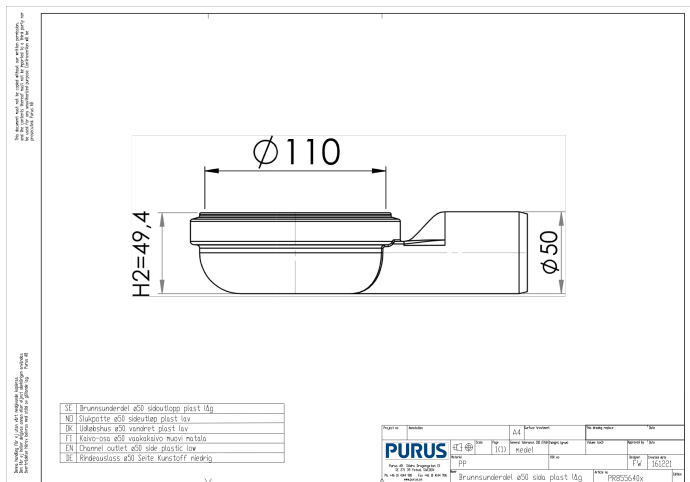

Channel 100 Outlets

Low - PR640

Vertical 75 - PR539

Standard - PR639

Vertical 110 - PR536